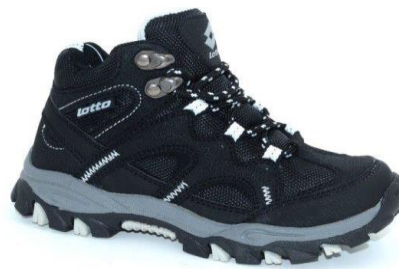

S4129

BLK/GREY