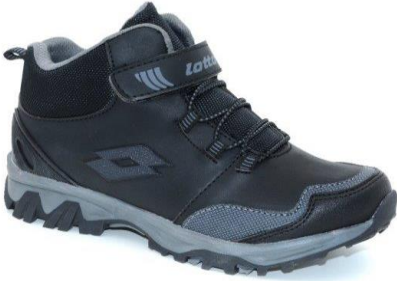

- Sentetik ve Tekstil Saya
- TPR taban

S4674
BLACK/GREY