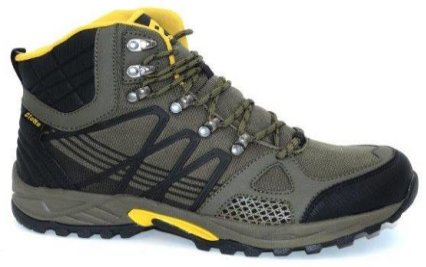

S3481

KHAKI/YELLOW