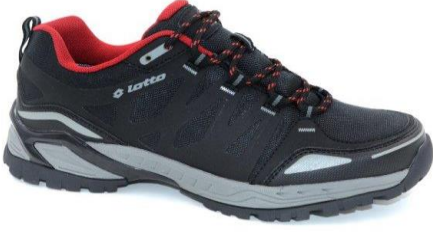

Outdoor Low Man

CASTLE WP | OUTDOOR LOW | MAN

Size : 4045

- Tekstil ve Sentetik saya
- Phylon ve Kauçuk Taban

S3178

BLACK/RED/GREY