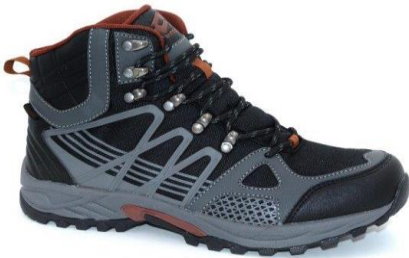

**S1202**

PETROL BLUE/BLACK/YELLOW/GREY

**S1203**

BLACK/GREY/RED

CARLTON WP | OUTDOOR MID | MAN

Size : 4045

- Tekstil ve Sentetik saya
- Phylon ve Kauçuk Taban

**S3479**